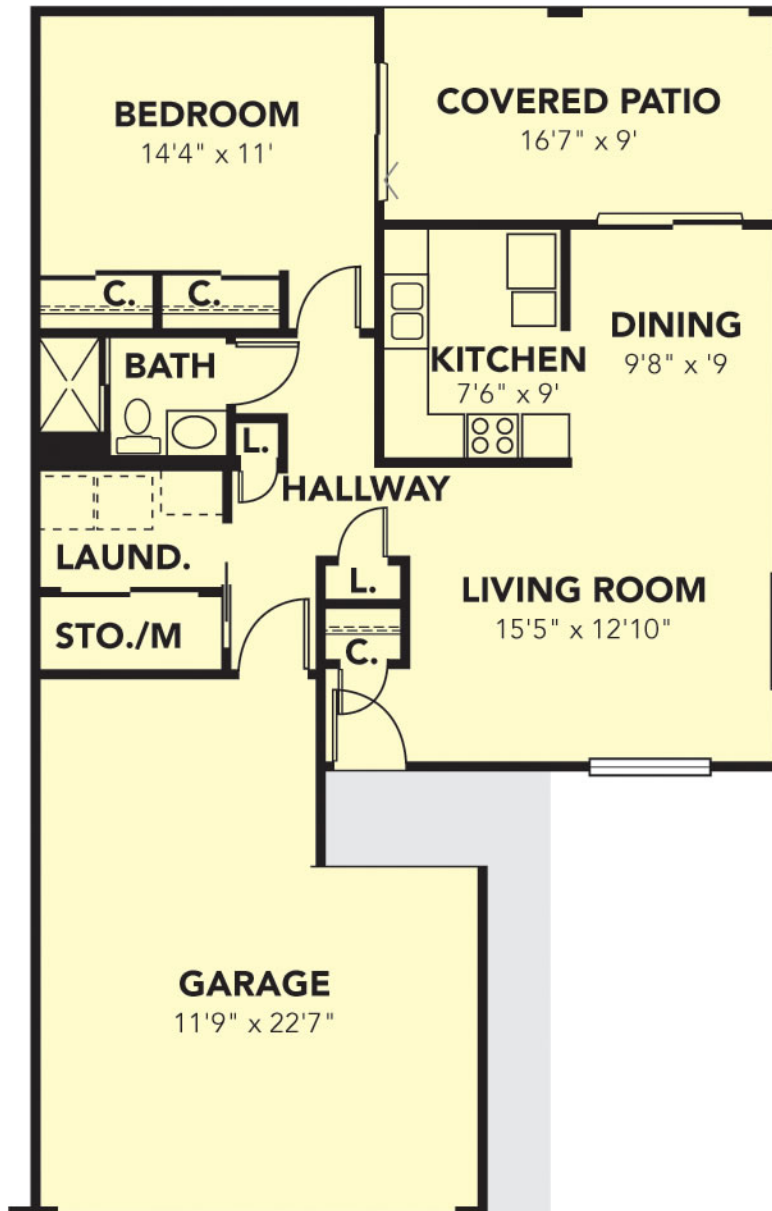

# Santolina

Garden Home  
One Bedroom, 838 sq ft