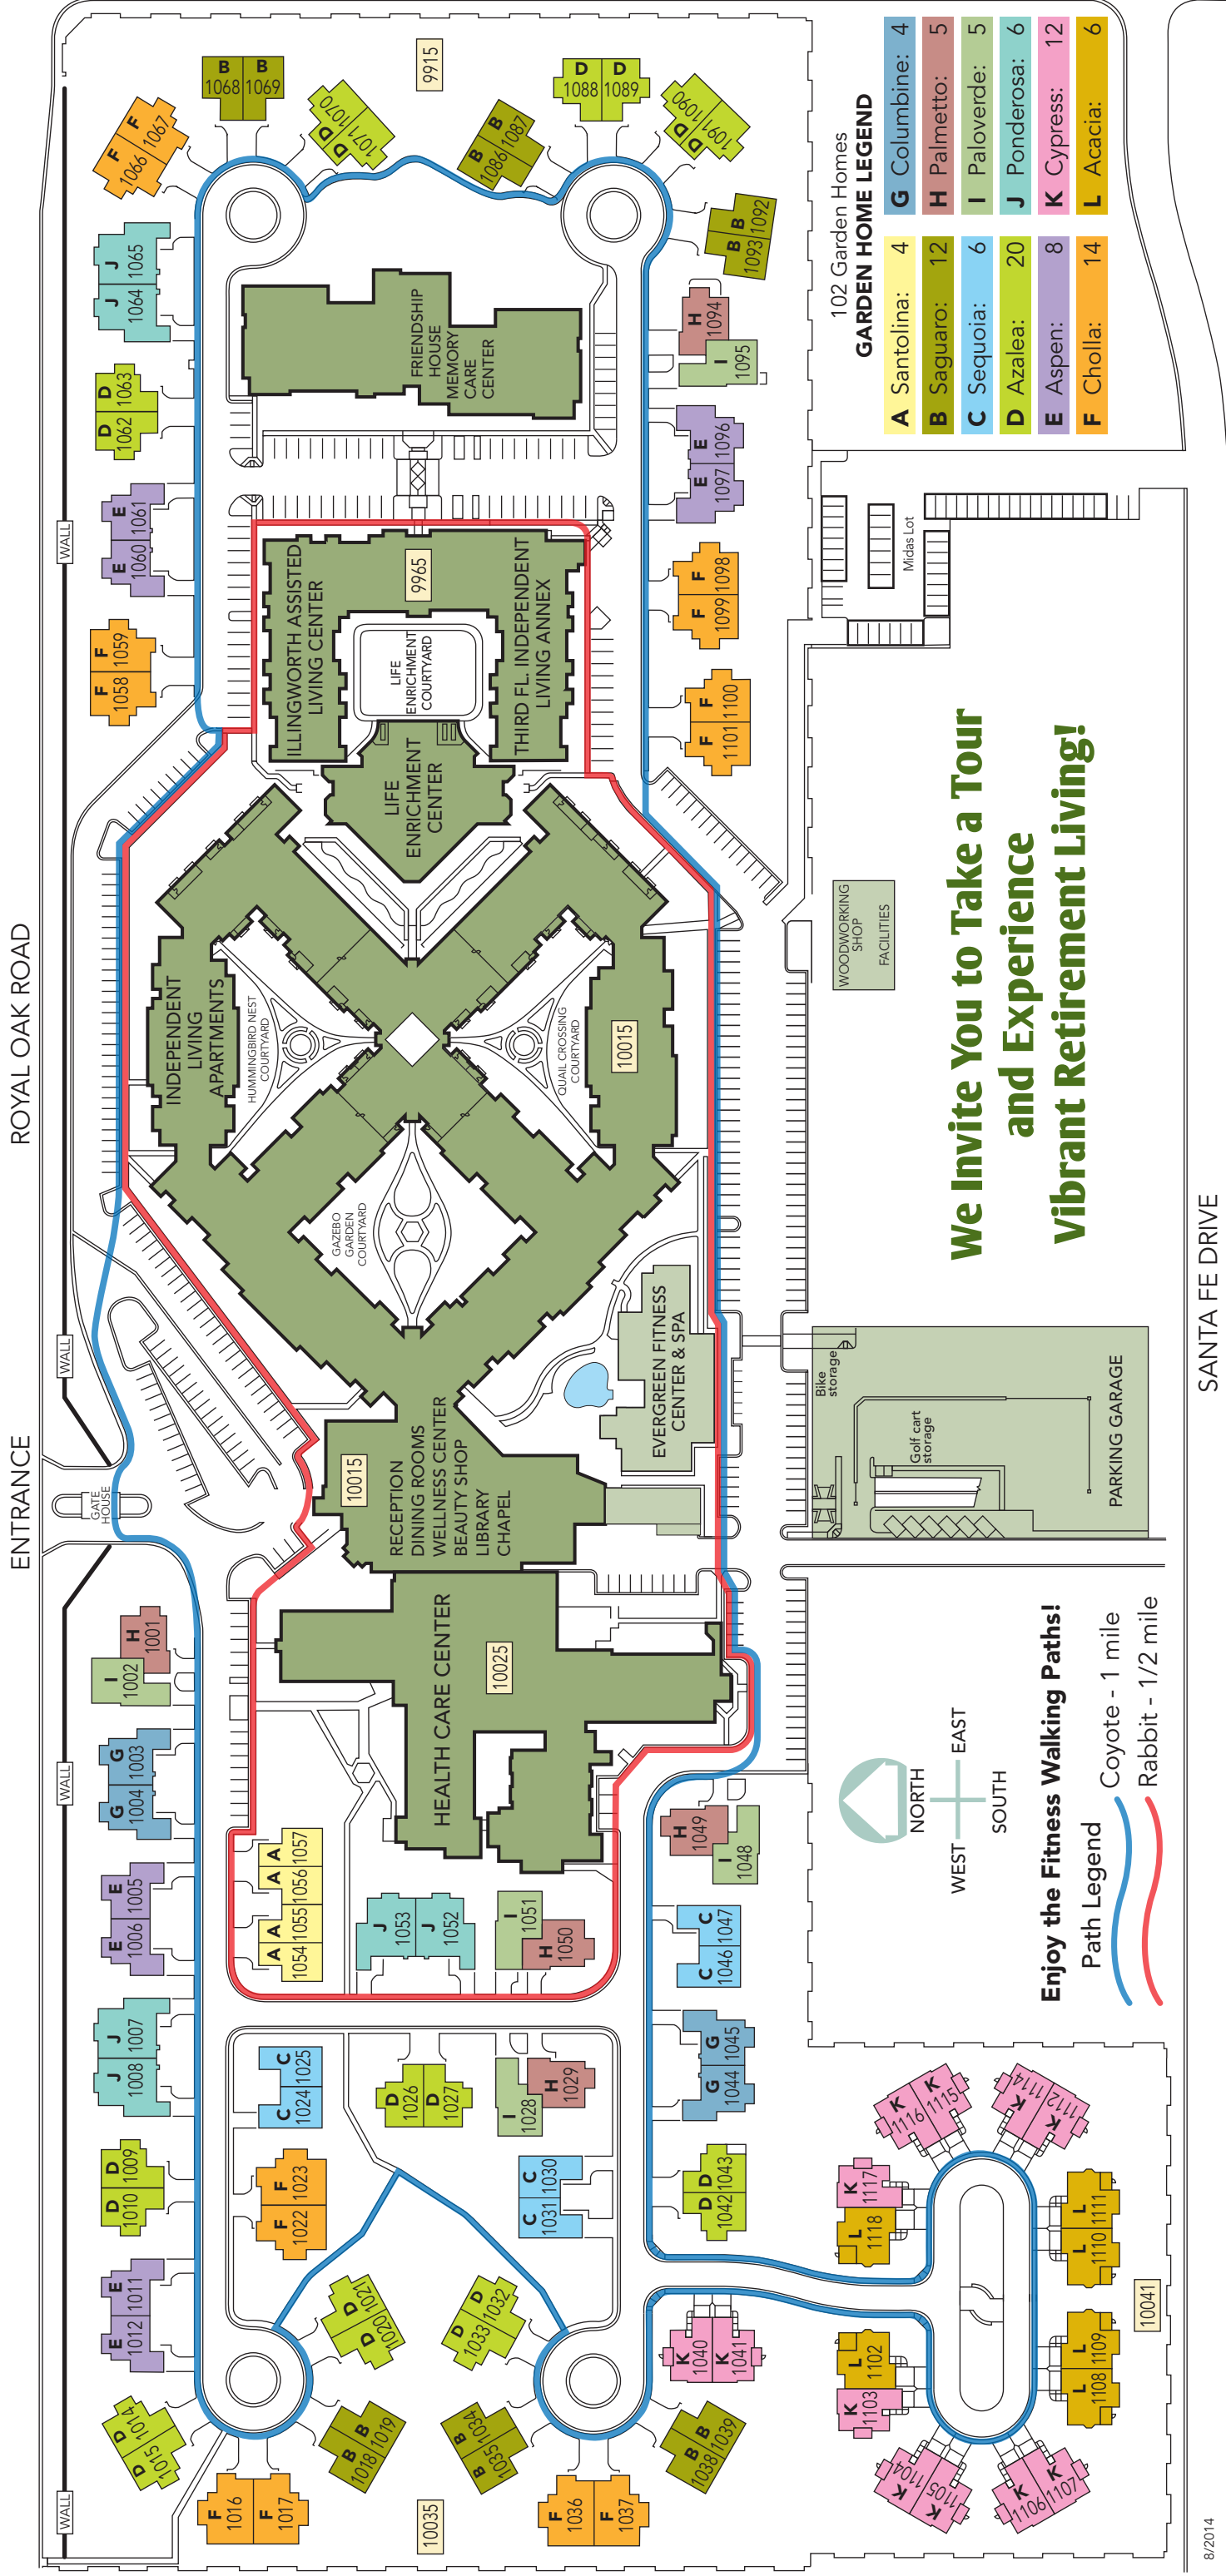

Palmetto

Garden Home

Two Bedrooms, 1,290 sq ft

Palmetto

Garden Home

Two Bedrooms, 1,290 sq ft

Royal Oaks Retirement Community

102 Garden Homes

GARDEN HOME LEGEND

A Santolina:	4	G Columbine:	4
B Saguaro:	12	H Palmetto:	5
C Sequoia:	6	I Paloverde:	5
D Azalea:	20	J Ponderosa:	6
E Aspen:	8	K Cypress:	12
F Cholla:	14	L Acacia:	6

**We Invite You to Take a Tour
and Experience
Vibrant Retirement Living!**

Enjoy the Fitness Walking Paths!
Path Legend
Coyote - 1 mile
Rabbit - 1/2 mile

SANTA FE DRIVE