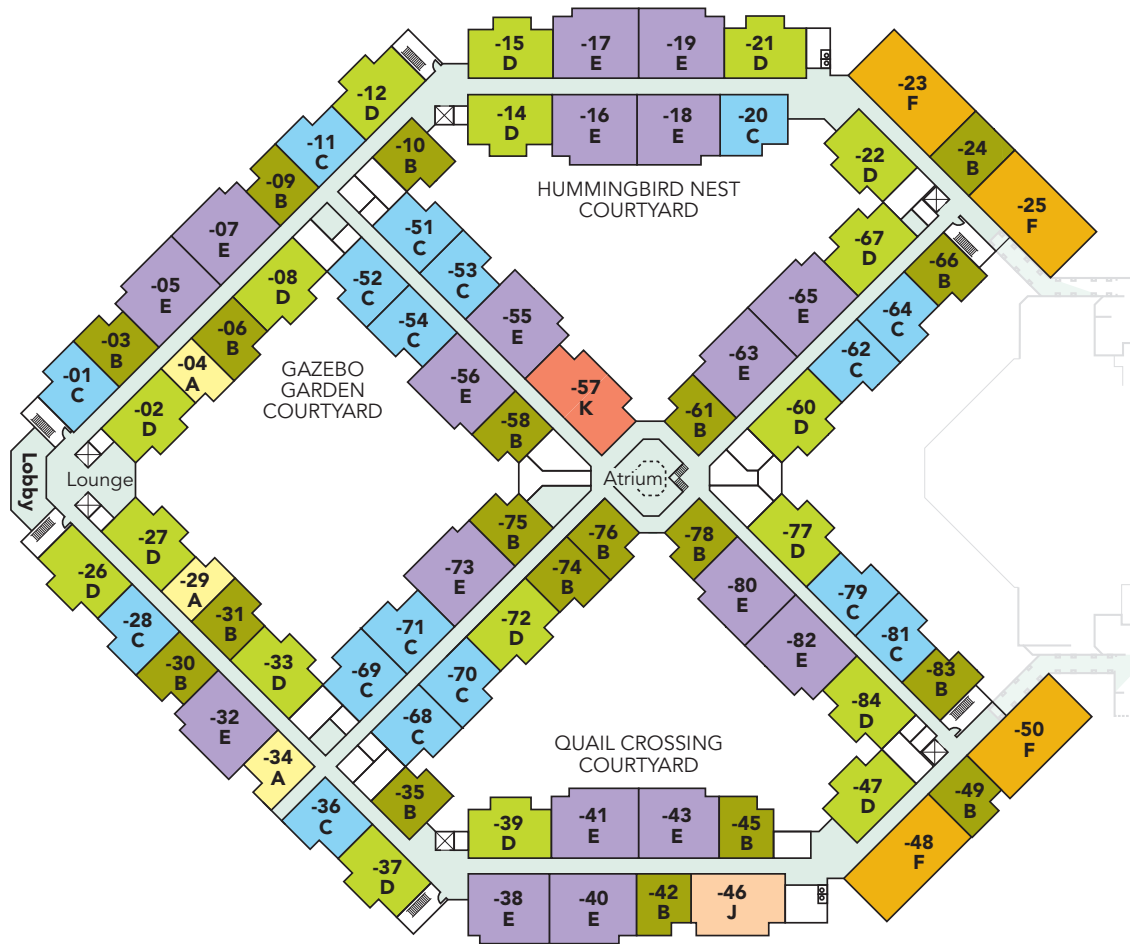

Mimosa

Apartment

Two Bedrooms, 1,204 sq ft

Mimosa

Apartment

Two Bedrooms, 1,204 sq ft

INDEPENDENT LIVING MAIN BUILDING

258 Apartments APARTMENT LEGEND

A Nandina:	8
B Wisteria:	58
C Holly:	53
D Mesquite:	54
E Mimosa:	54
F Magnolia:	12
G Laurel:	6
H Birch:	2
I Oak:	6
J Camellia:	2
K Cedar:	3