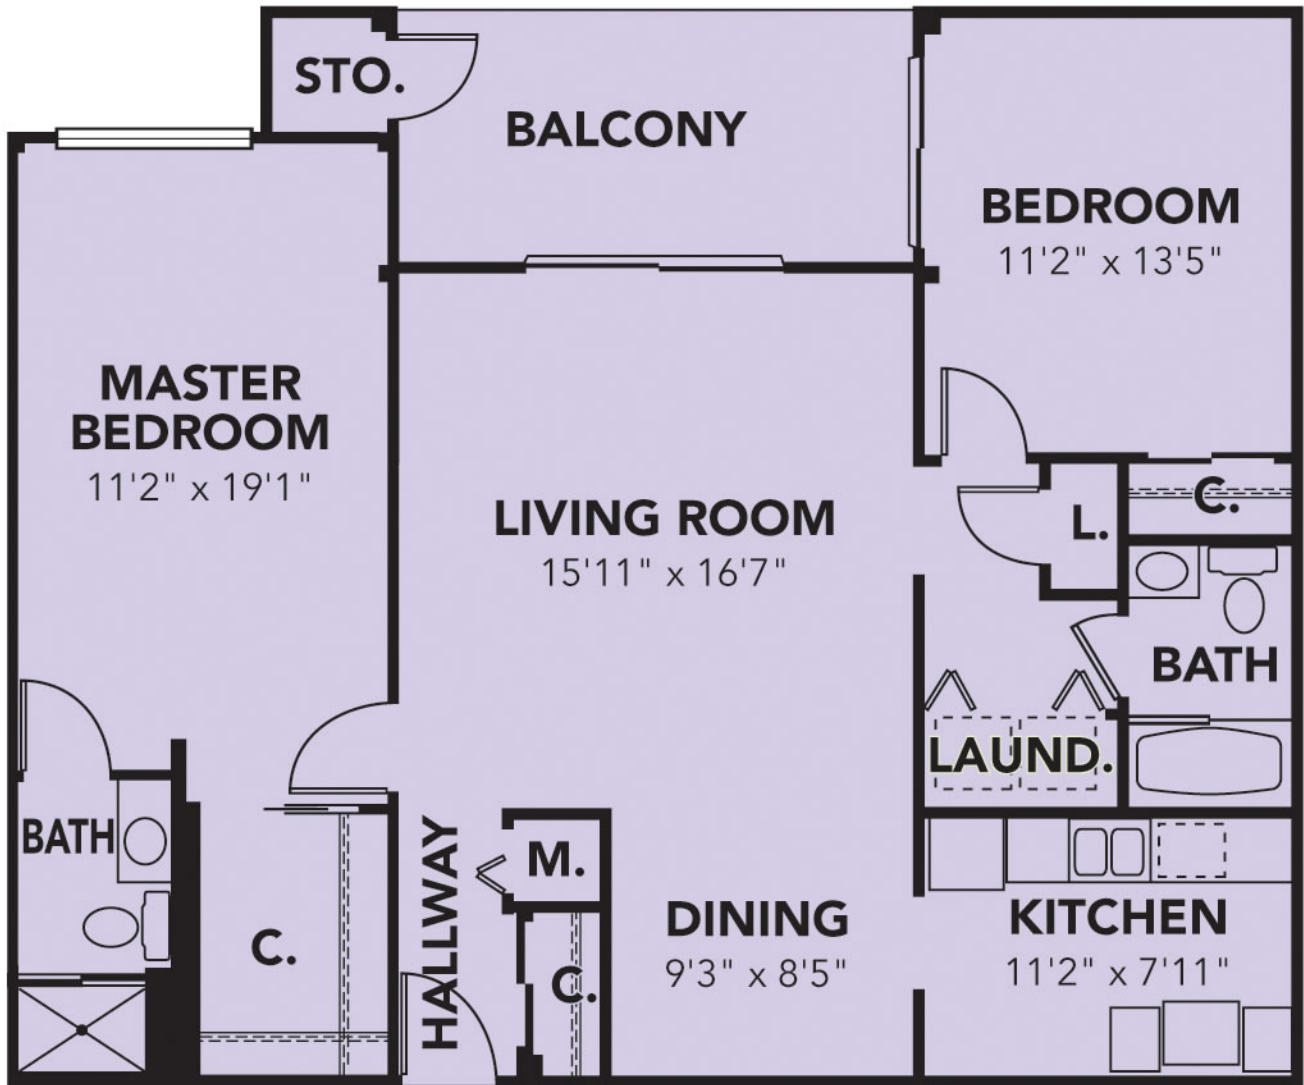

Mimosa

Apartment

Two Bedrooms, 1,204 sq ft

Mimosa

Apartment

Two Bedrooms, 1,204 sq ft

INDEPENDENT LIVING MAIN BUILDING

258 Apartments APARTMENT LEGEND