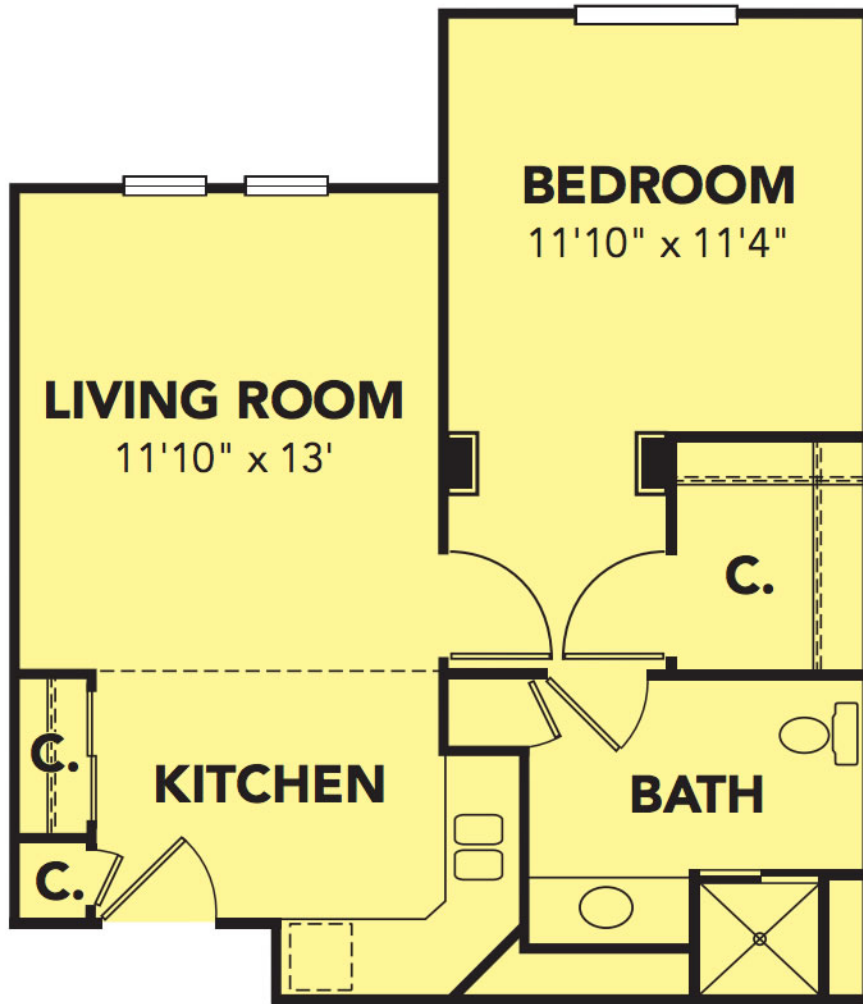

Laurie

Assisted Living Apartment
1 bedroom, 597 sq ft

Laurie

Assisted Living Apartment
2 bedroom, 828 sq ft