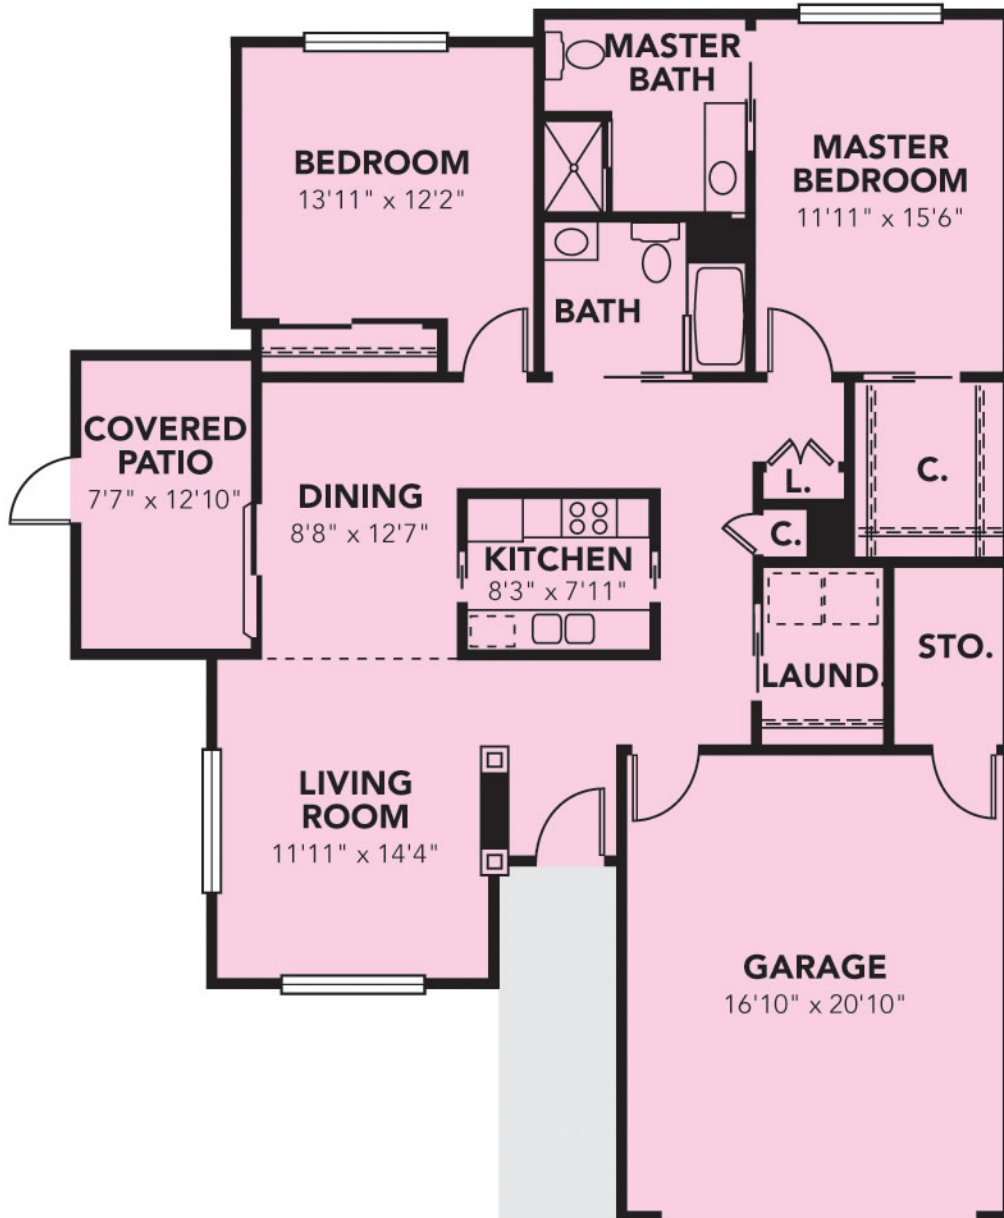

# Cypress

Garden Home

Two Bedrooms, 1,262 sq ft