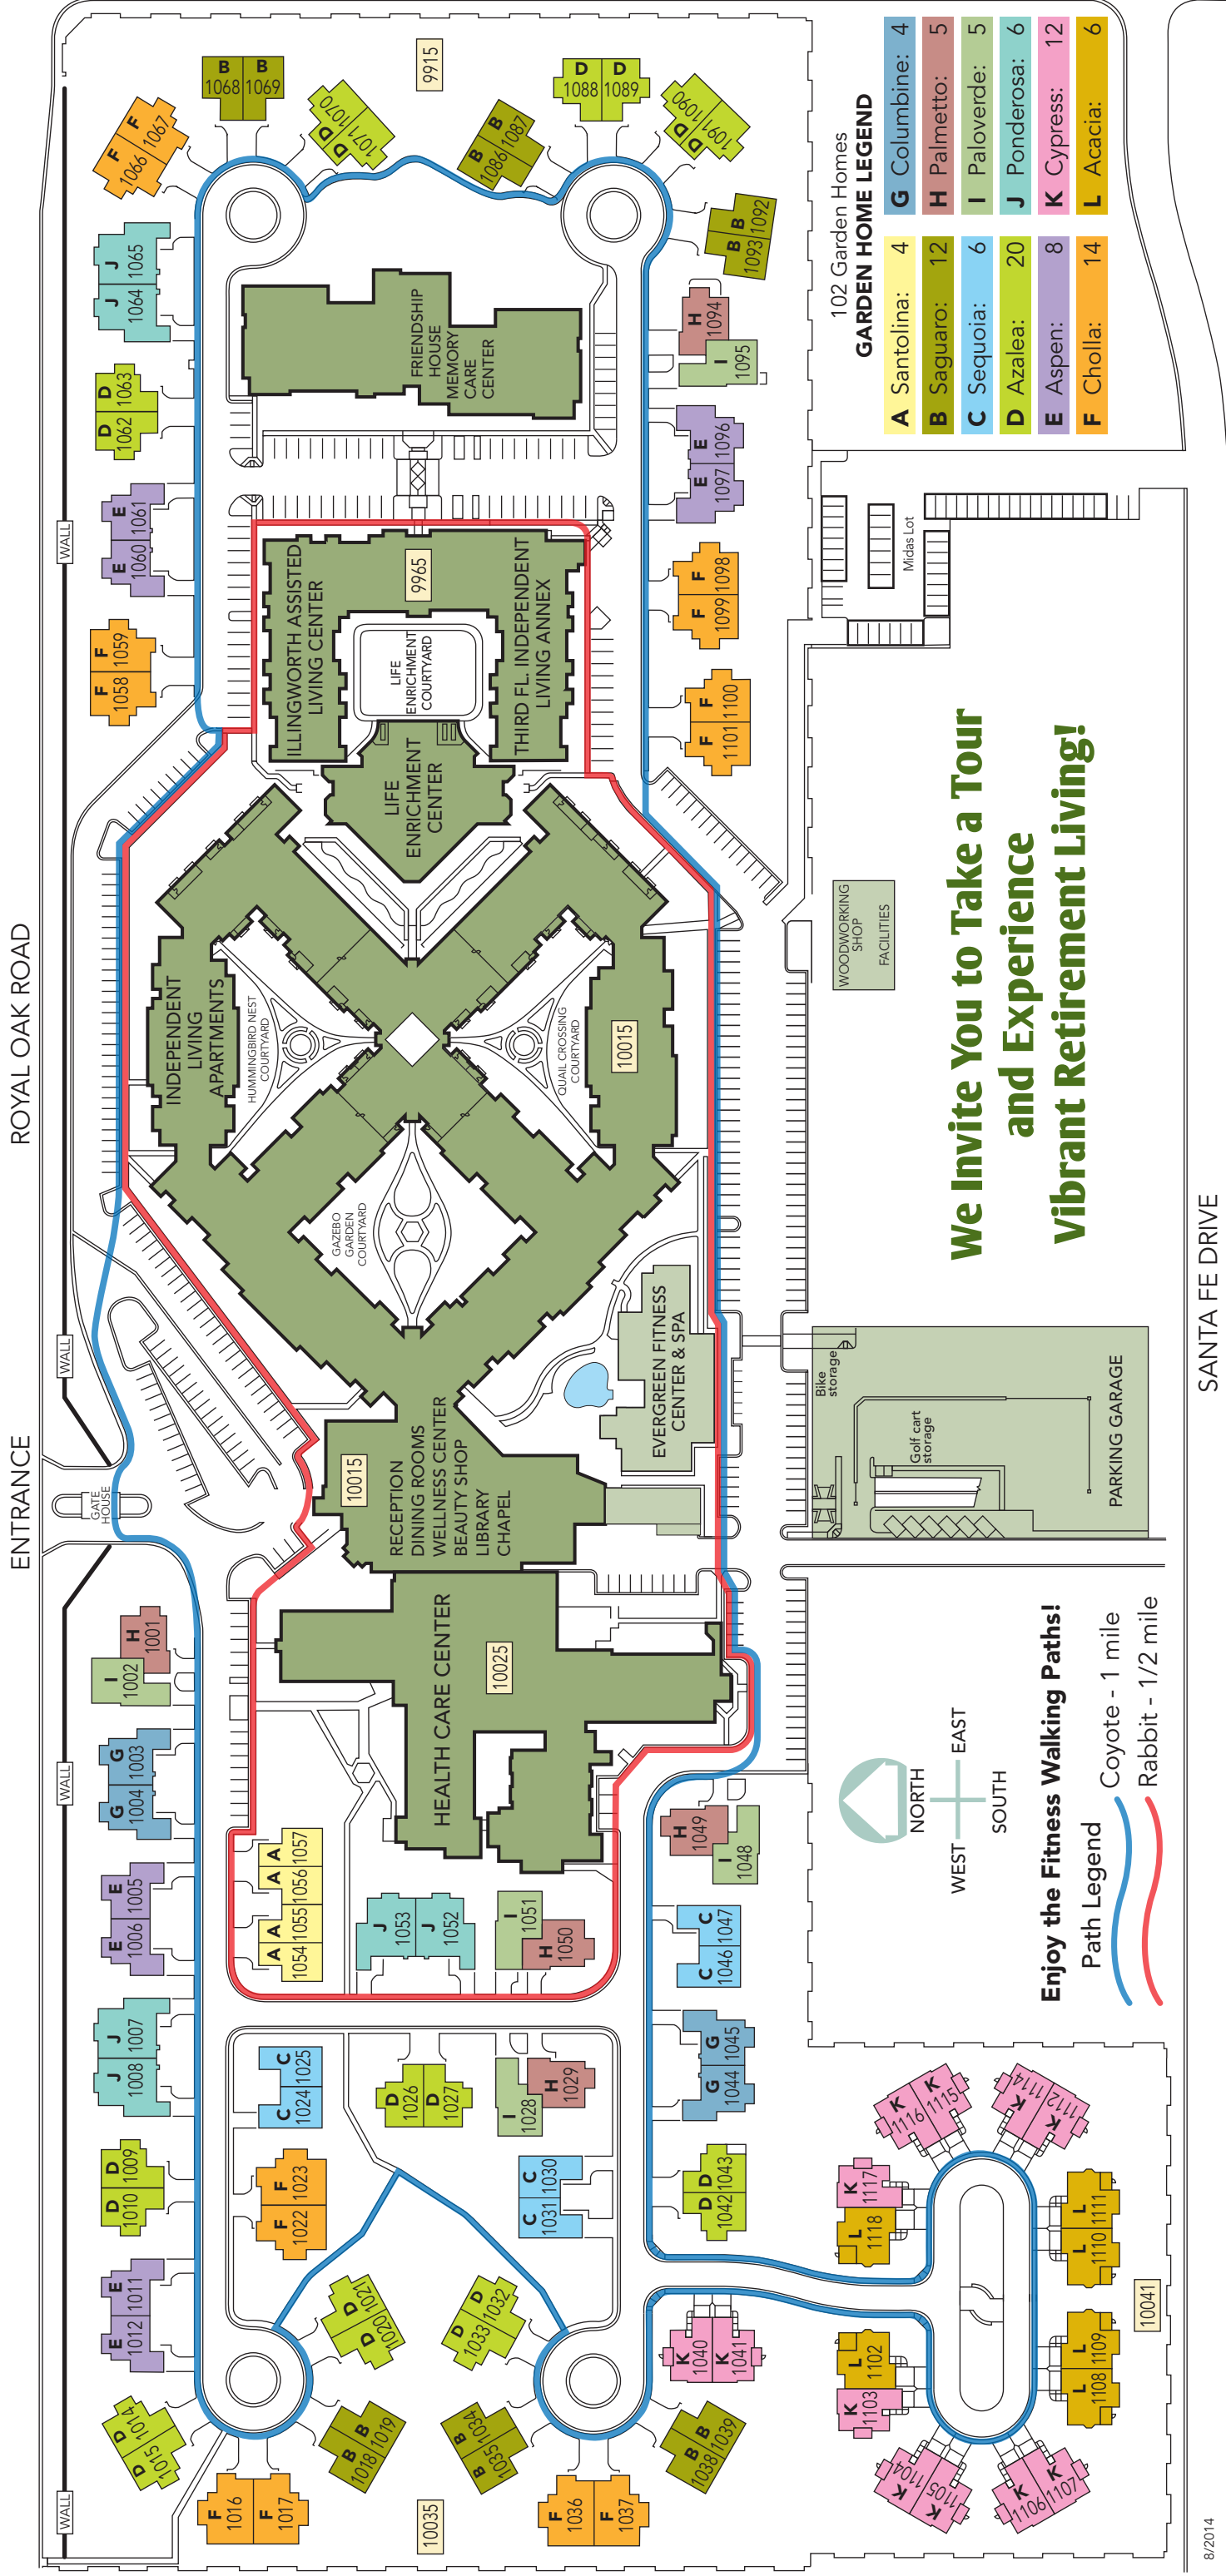

# Cypress

Garden Home

Two Bedrooms, 1,262 sq ft

# Royal Oaks Retirement Community

102 Garden Homes

GARDEN HOME LEGEND	
<b>A</b> Santolina:	4
<b>B</b> Saguaro:	12
<b>C</b> Sequoia:	6
<b>D</b> Azalea:	20
<b>E</b> Aspen:	8
<b>F</b> Cholla:	14
<b>G</b> Columbine:	4
<b>H</b> Palmetto:	5
<b>I</b> Paloverde:	5
<b>J</b> Ponderosa:	6
<b>K</b> Cypress:	12
<b>L</b> Acacia:	6

**We Invite You to Take a Tour  
and Experience  
Vibrant Retirement Living!**

**Enjoy the Fitness Walking Paths!**  
 Path Legend  
 Coyote - 1 mile  
 Rabbit - 1/2 mile

SANTA FE DRIVE