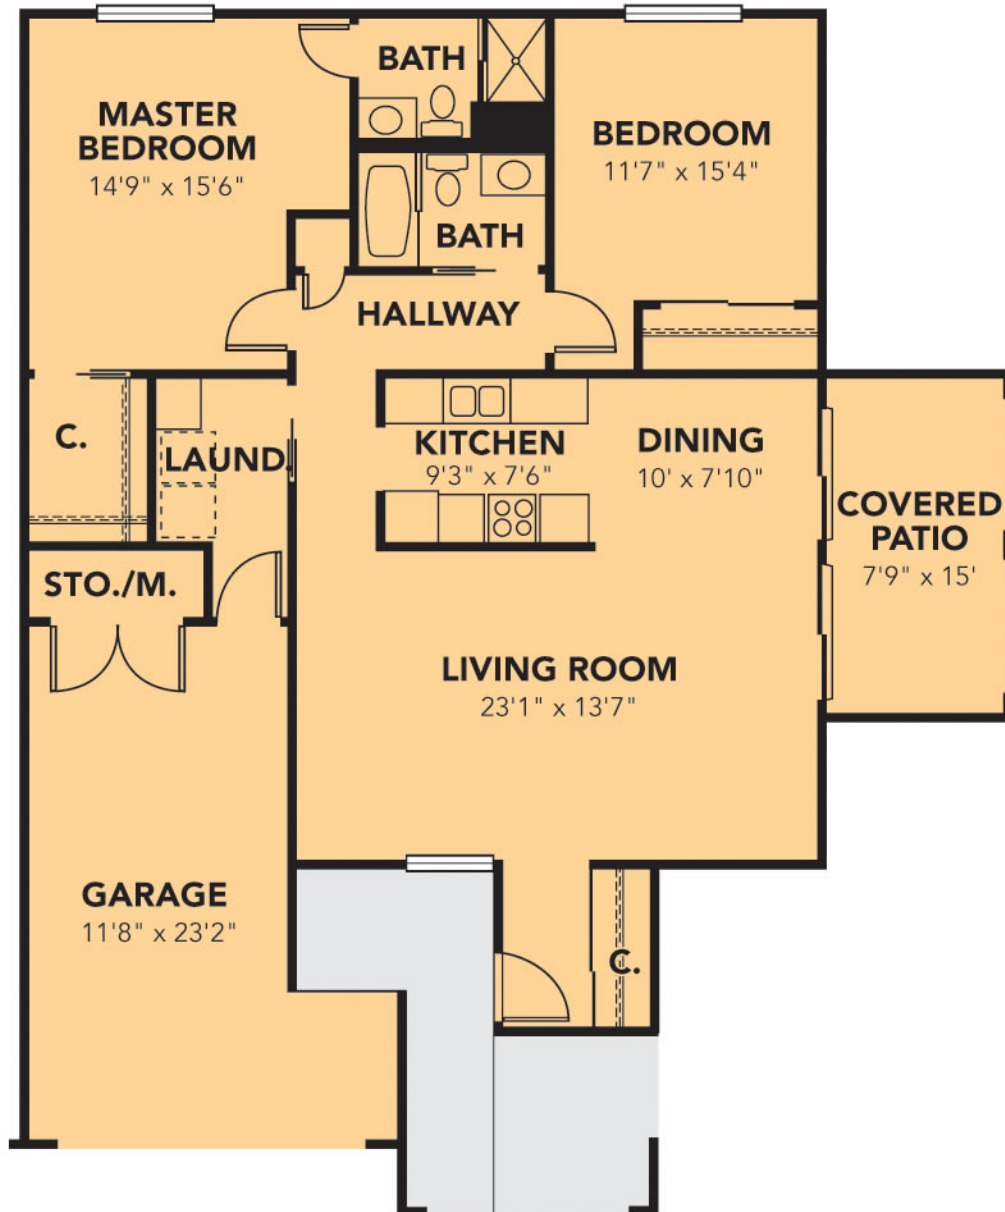

Cholla

Garden Home

Two Bedrooms, 1,272 sq ft

Cholla

Garden Home

Two Bedrooms, 1,272 sq ft

Royal Oaks Retirement Community

102 Garden Homes