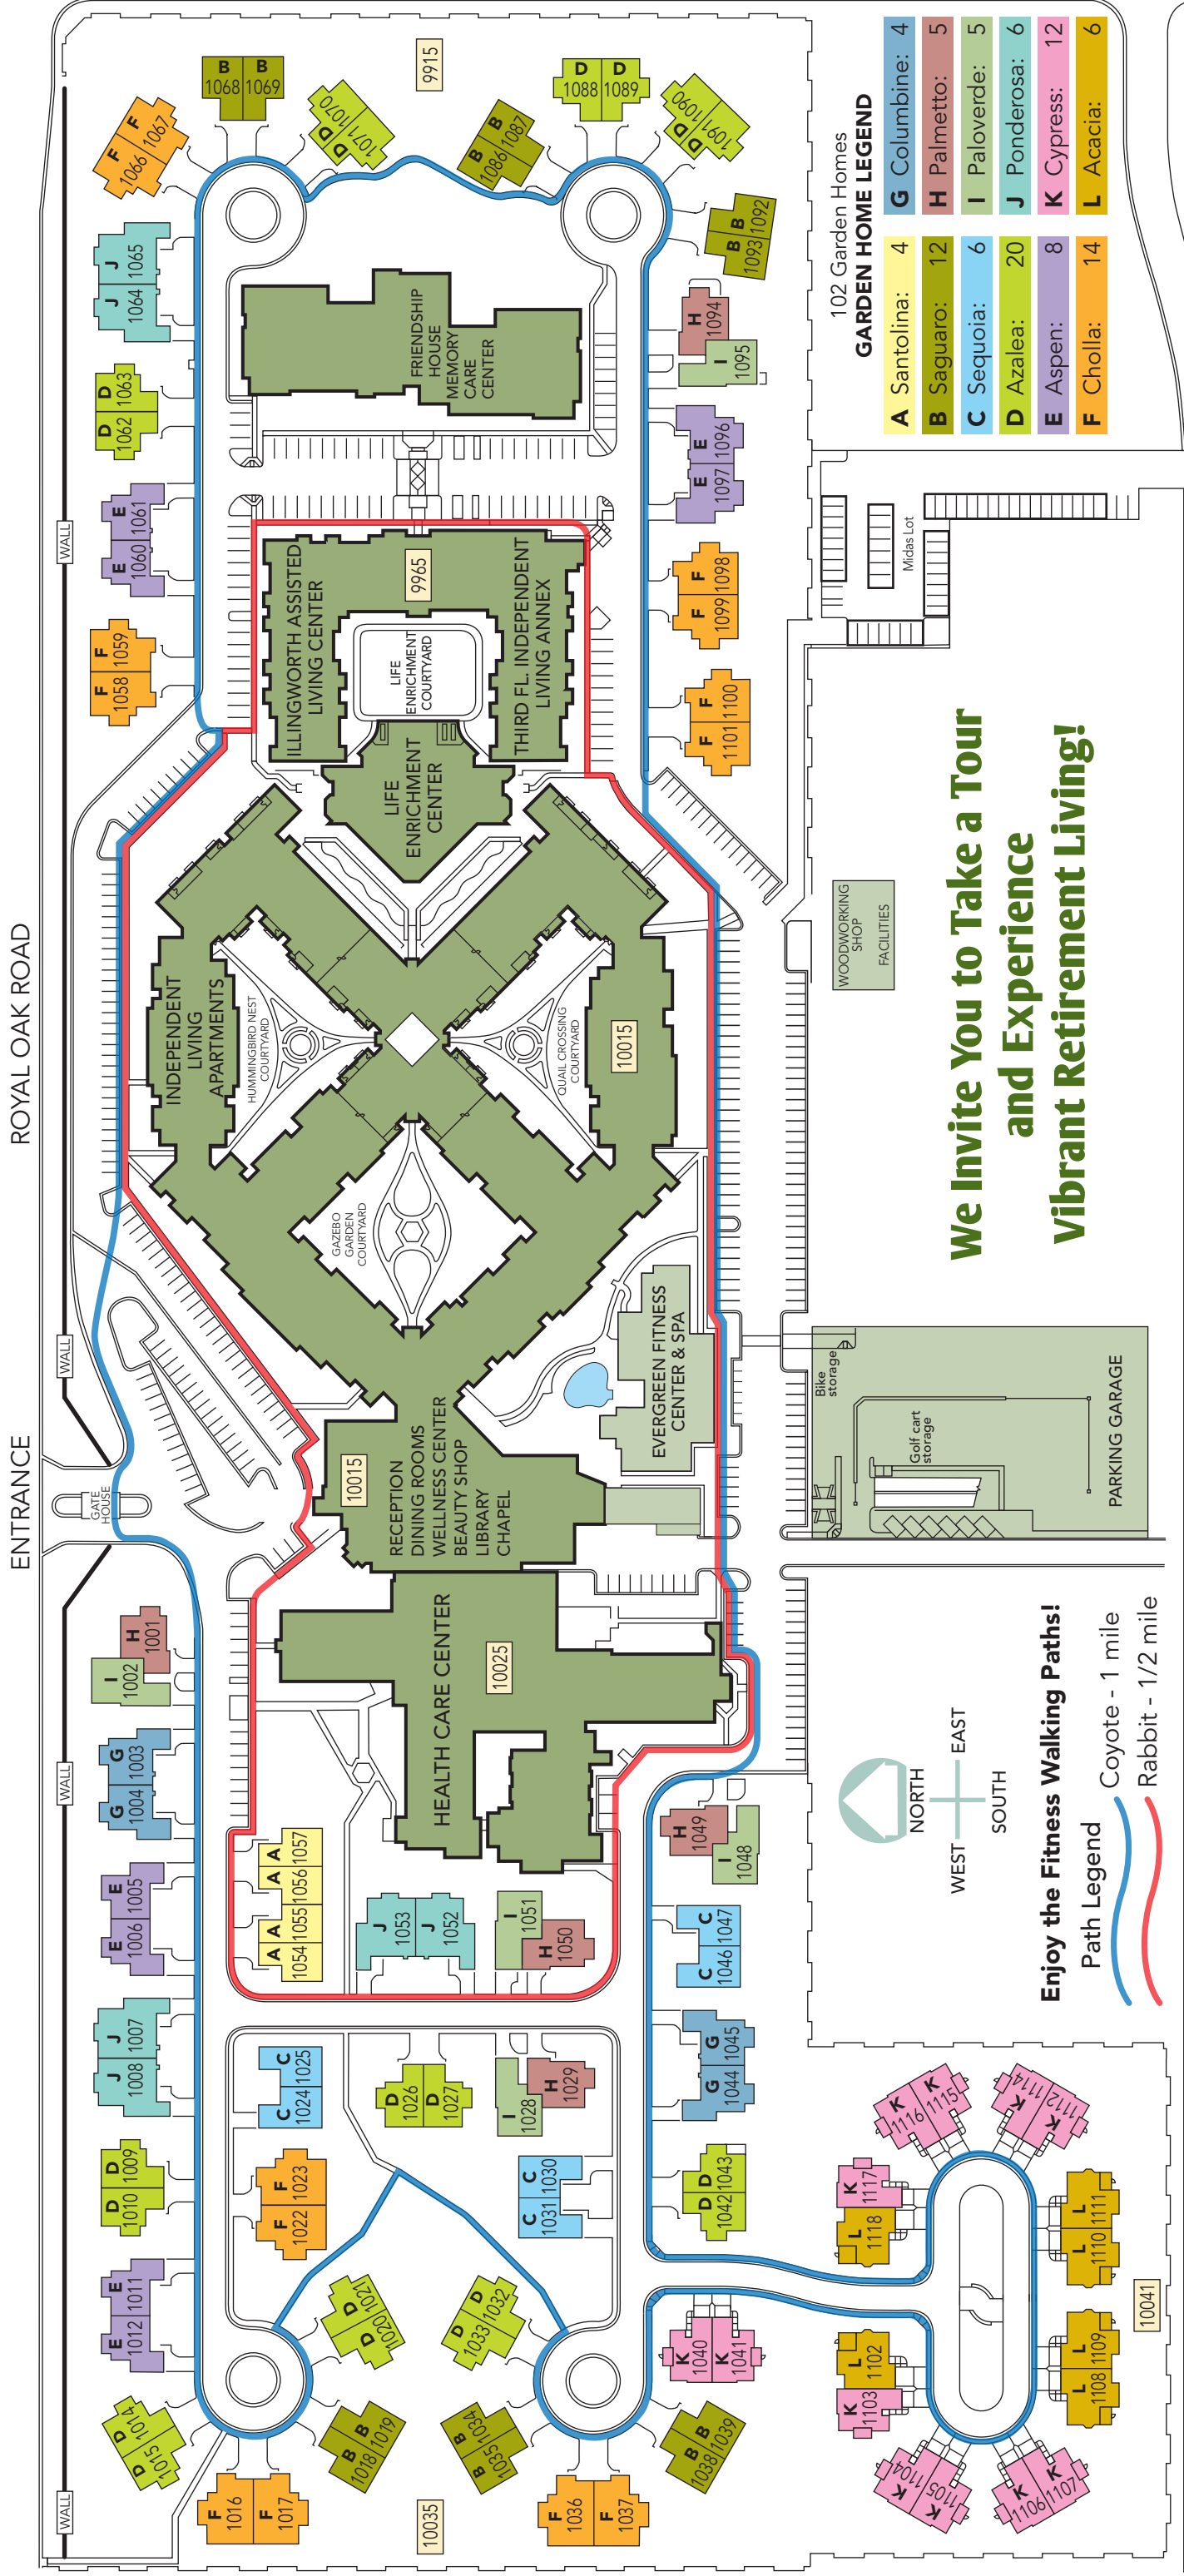

Cholla

Garden Home

Two Bedrooms, 1,272 sq ft

Cholla

Garden Home

Two Bedrooms, 1,272 sq ft

Royal Oaks Retirement Community

102 Garden Homes

GARDEN HOME LEGEND	
A Santolina:	4
B Saguaro:	12
C Sequoia:	6
D Azalea:	20
E Aspen:	8
F Cholla:	14
G Columbine:	4
H Palmetto:	5
I Paloverde:	5
J Ponderosa:	6
K Cypress:	12
L Acacia:	6

**We Invite You to Take a Tour
and Experience
Vibrant Retirement Living!**

Enjoy the Fitness Walking Paths!
 Path Legend
 Coyote - 1 mile
 Rabbit - 1/2 mile

SANTA FE DRIVE