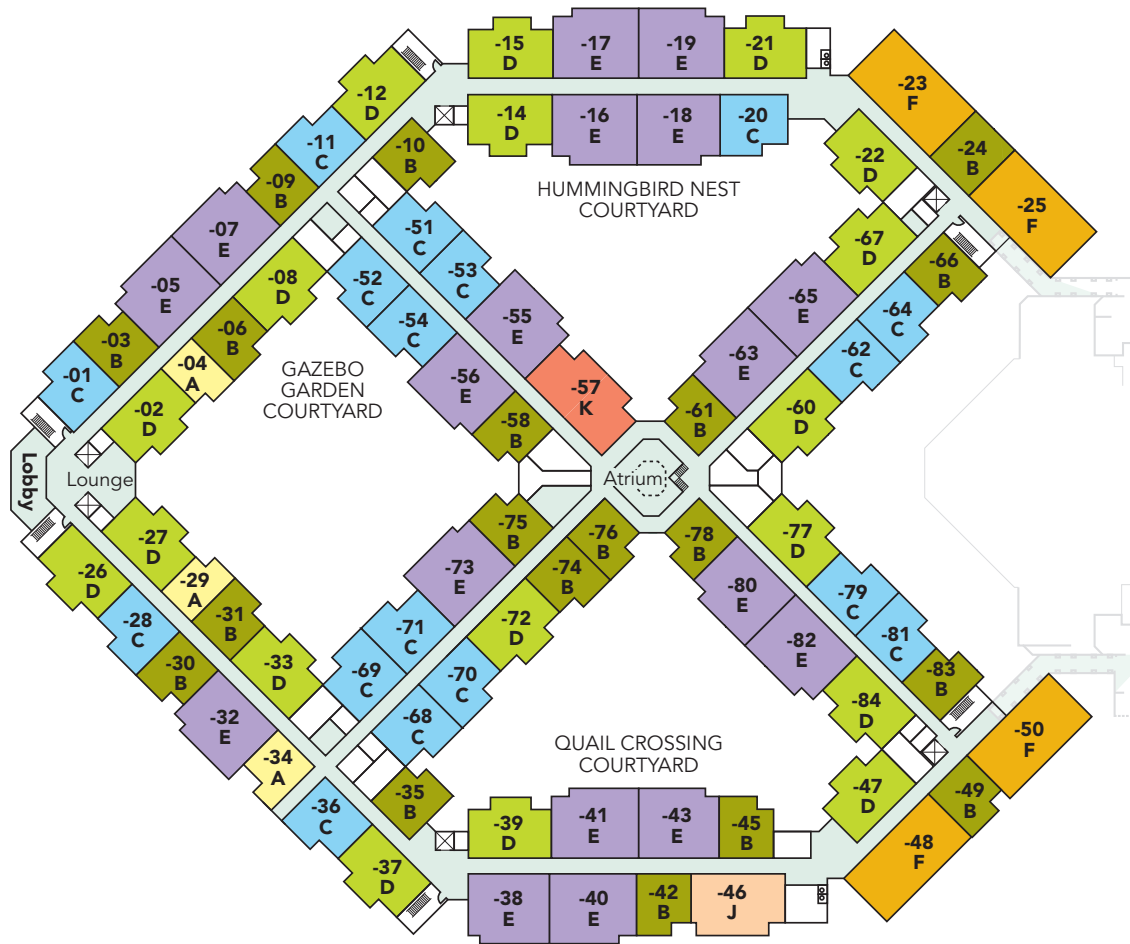

Cedar

Apartment
2 bedrooms, 1,288 sq ft

Cedar

Apartment
2 bedrooms, 1,288 sq ft

INDEPENDENT LIVING MAIN BUILDING

258 Apartments APARTMENT LEGEND

A Nandina:	8
B Wisteria:	58
C Holly:	53
D Mesquite:	54
E Mimosa:	54
F Magnolia:	12
G Laurel:	6
H Birch:	2
I Oak:	6
J Camellia:	2
K Cedar:	3