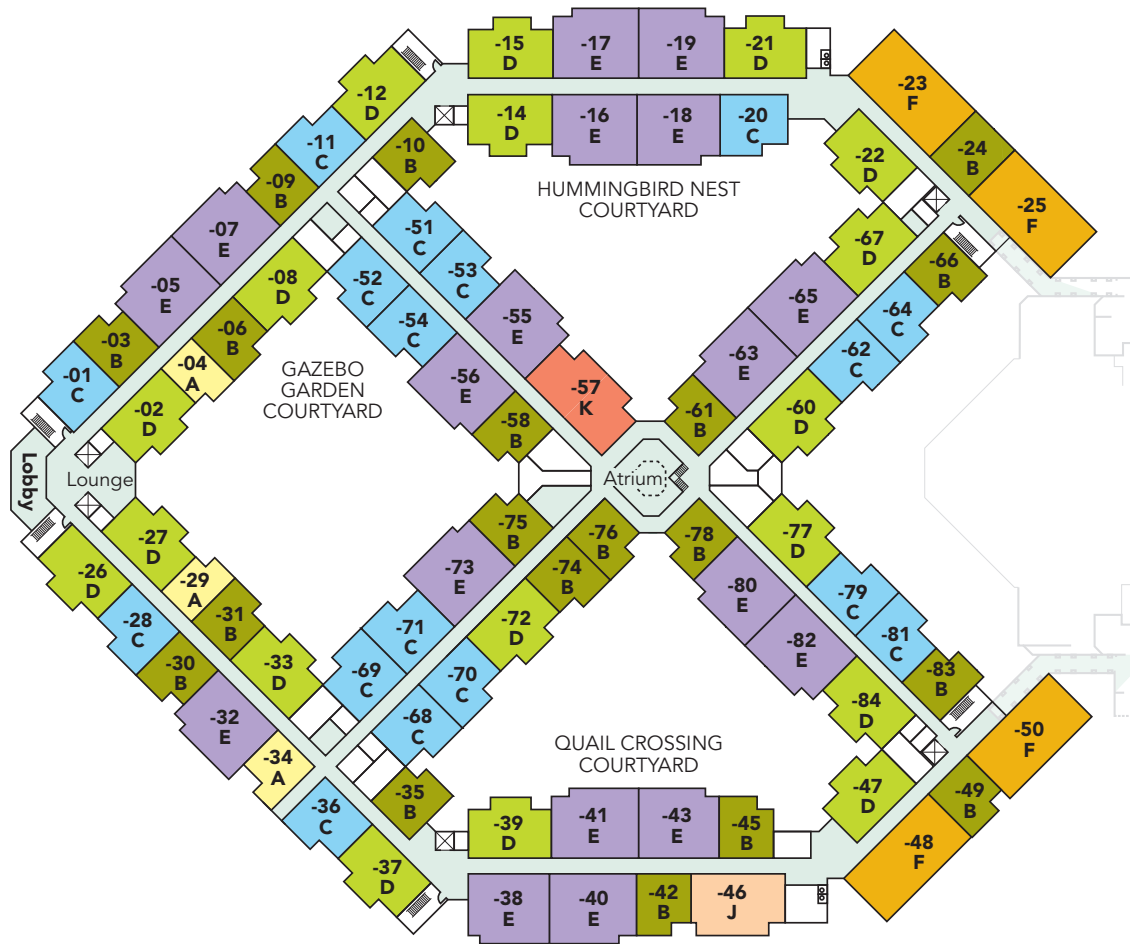

Camellia

Apartment
Two Bedroom, 1,148 sq ft

Camellia

Apartment
Two Bedroom, 1,148 sq ft

INDEPENDENT LIVING MAIN BUILDING

258 Apartments APARTMENT LEGEND

A Nandina:	8
B Wisteria:	58
C Holly:	53
D Mesquite:	54
E Mimosa:	54
F Magnolia:	12
G Laurel:	6
H Birch:	2
I Oak:	6
J Camellia:	2
K Cedar:	3